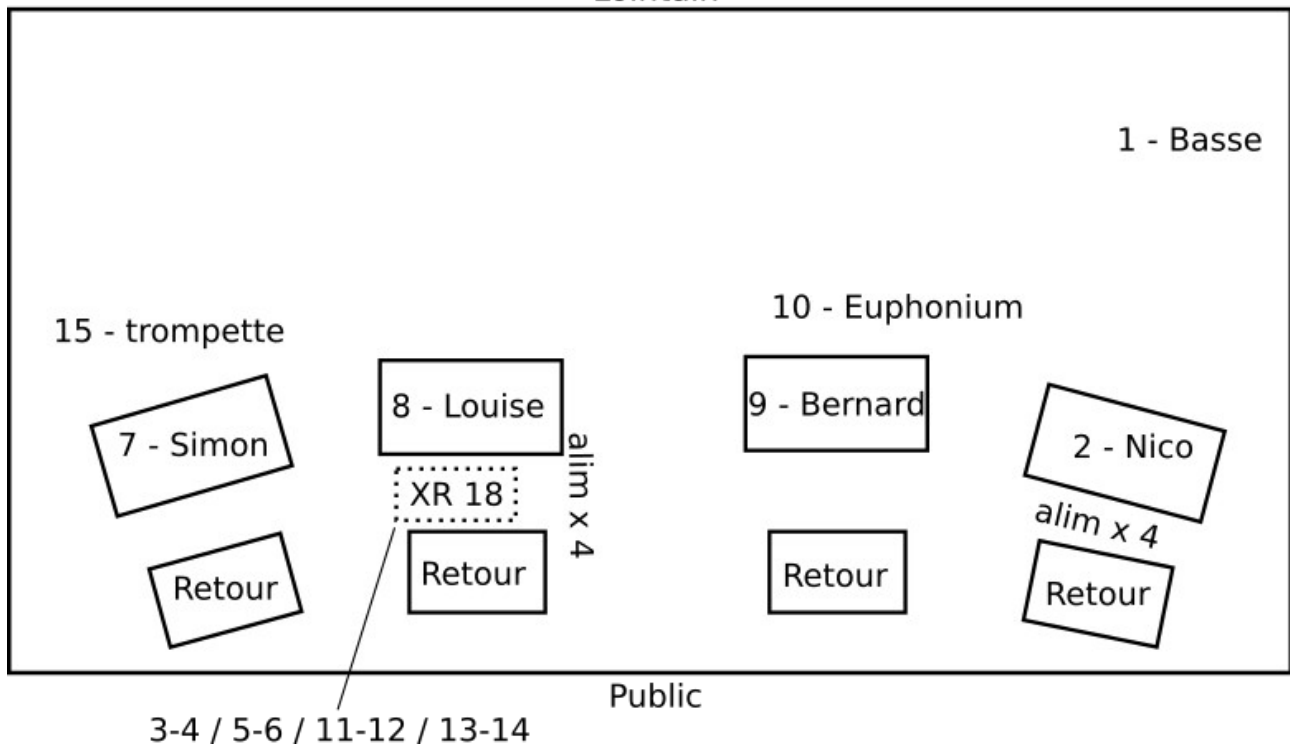

Fiche technique Alpha Centauri

Patch list :

Ligne	instru	mic	effets
1	Basse	DI (non fourni)	Comp
2	Voix Nico	sm58	Rev / Comp
3	Kick L	XR 18 – aux 1	
4	Kick R	XR 18 – aux 2	
5	Drum L	XR 18 – aux 3	
6	Drum R	XR 18 – aux 4	
7	Voix Simon	sm58	Rev / DLY / Chorus / Comp
8	Voix Louise	sm58	Rev / DLY / Chorus / Comp
9	Voix Bernard	sm58	Rev / DLY / Chorus / Comp
10	Euphonium	DPA	Rev / Comp
11	Sample L	XR 18 – aux 5	
12	Sample R	XR 18 – aux 6	
13	Bass L	XR 18 – main L	
14	Bass R	XR 18 – main R	
15	Trompette	SD system – HF	Rev / DLY / Comp

Remarque :
Nous avons besoin d'une DI uniquement.

Implantation :

Lointain

Contact technique :
Gilles Frouin 06 06 81 20 43 gillesfrouin@gmail.com
Simon 06 89 70 94 85 contact.brousse@gmail.com